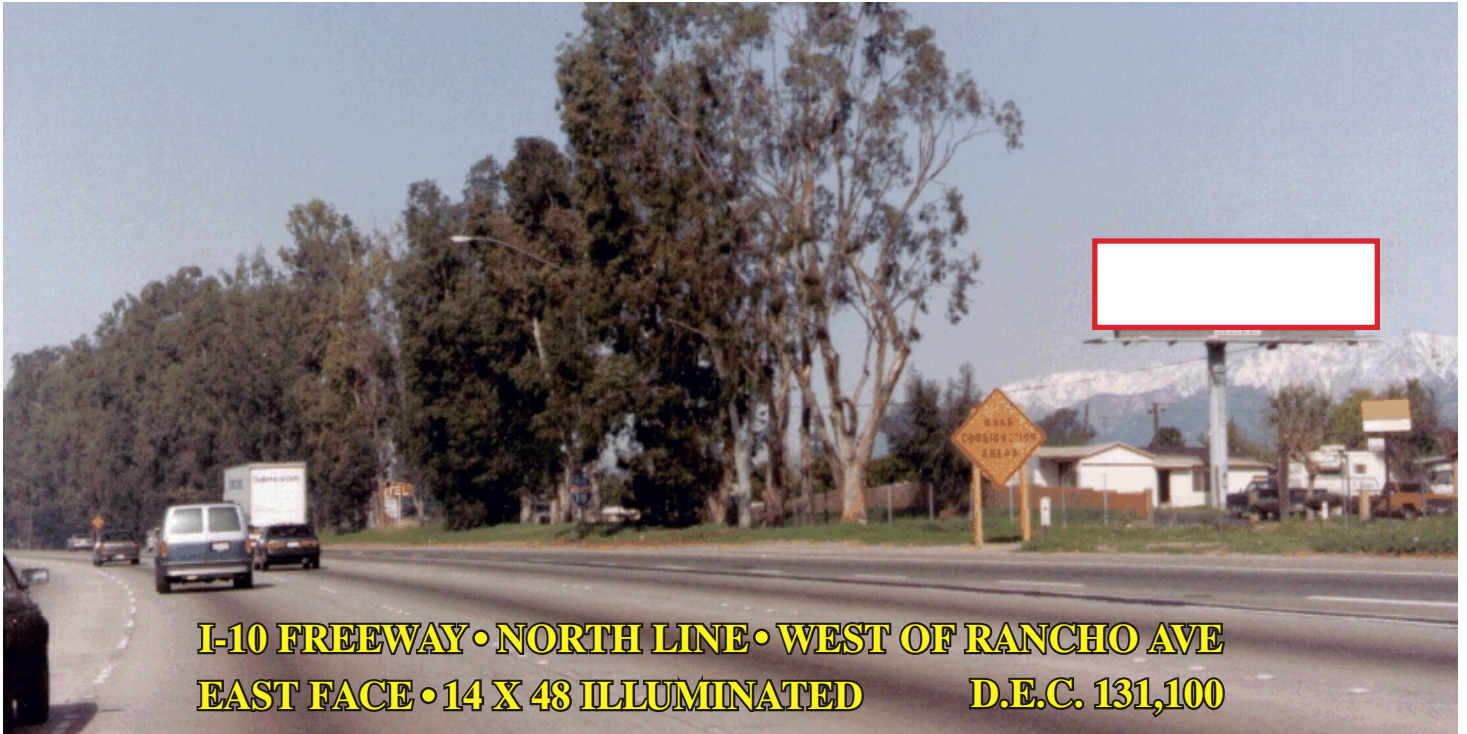

B 2410
Colton

www.general-outdoor.com

632 S. HOPE AVE., ONTARIO, CALIFORNIA 91761-1823
(909) 983-4414 • FAX (909) 983-7579

General Outdoor Advertising

INLAND EMPIRE

**I-10 FREEWAY • NORTH LINE • WEST OF RANCHO AVE
EAST FACE • 14 X 48 ILLUMINATED D.E.C. 131,100**

ONLY RIGHT HAND READ ON A FIVE MILE STRETCH OF THE I-10 FREEWAY