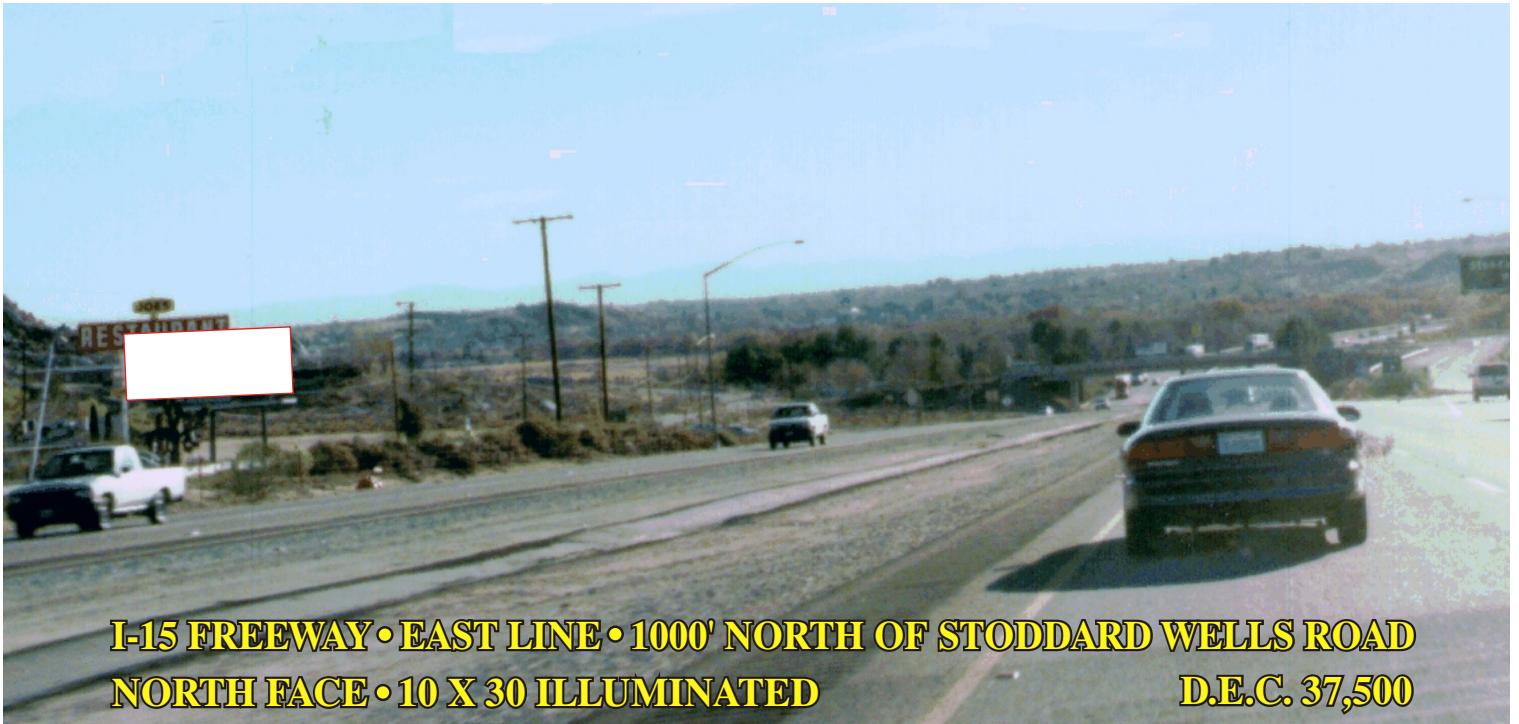

www.general-outdoor.com

632 S. HOPE AVE., ONTARIO, CALIFORNIA 91761-1823
(909) 983-4414 • FAX (909) 983-7579

B 2230
Victorville

General Outdoor Advertising

VICTORVILLE - NORTH

**I-15 FREEWAY • EAST LINE • 1000' NORTH OF STODDARD WELLS ROAD
NORTH FACE • 10 X 30 ILLUMINATED D.E.C. 37,500**

ONE OF THE FIRST BILLBOARDS ENTERING THE VICTORVILLE AREA